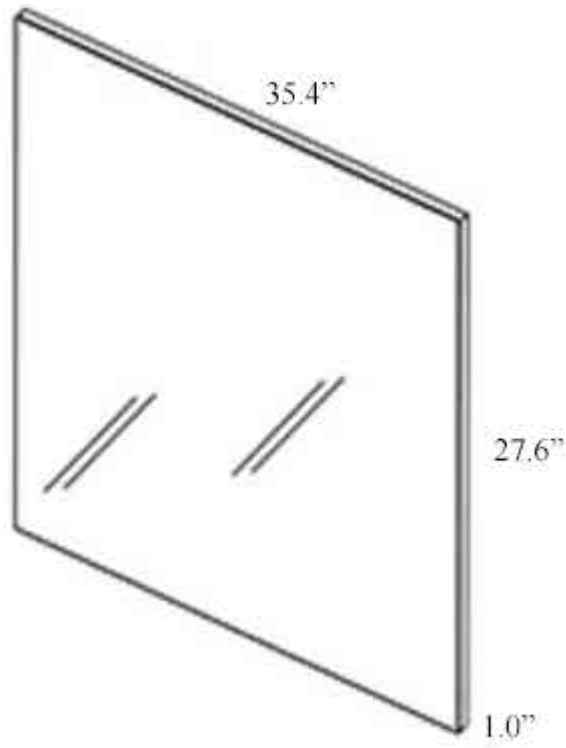

Product Specs Sheets

Collection
Murano

Model |
Murano 90

Dimensions Metric

1 inch = 2.54 cm
1 inch = 25.4 mm

WS[®]
BATH
COLLECTIONS

1051 Lea Drive - Collegeville, PA 19426
Tel. 215 513 9400 - Fax 610 831 0215